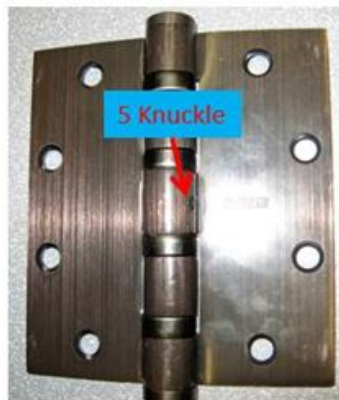

Glad You Asked!

Q. I ordered a Non-Removable Pin Hinge. How do I know I received the correct hinge.

A. There is a hole with a little pin running through the knuckle and the hinge pin locking them together to make it "NRP".