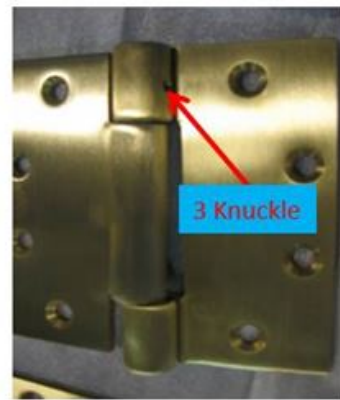

The B4000 can also be ordered without the bevel top, B4000S4S.SG

We can customize the height of the Top Block. The Square Groove can be customized up to 1" High x 3/4" Deep.

New Contemporary Stair Offerings

B6840

B9200

B6940

StairTrends has added 3 new contemporary rail profiles.

[B6840](#) (2-5/8"W x 1-5/8"H) , [B9200](#) (2-1/4W x 2-1/4"H) and [B6940](#) (2-5/8"W x 2-1/8"H). All rails are available plowed.

Glad You Asked!

Q. I ordered a Non-Removable Pin Hinge. How do I know I received the correct hinge.

A. There is a hole with a little pin running through the knuckle and the hinge pin locking them together to make it "NRP".